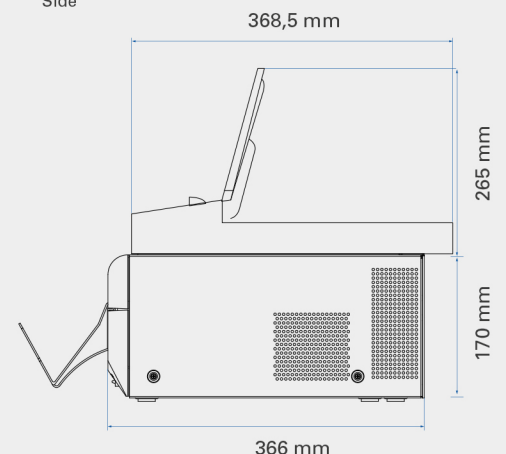

DP-SL620 II (ORDER TERMINAL + PRINTER)¹

Dimensions	275(W) x 368,5(D) x 435(H) mm	
Weight (approx.)	16.7 kg	
Product code	21263000	
	DT-T6mini	DS620
Dimensions	275(W) x 364(D) x 265(H) mm	275(W) x 366(D) x 170(H) mm
Weight (approx.)	4.7 kg	12 kg
Rear interface	USB 2.0 x 4 ports, LAN x 1 port	USB 2.0
Power supply	110-240V AC 50/60 Hz	110-240V AC 50/60 Hz
Print speed (approx.)	-	8.4 sec: 4 x 6" (10x15 cm)
Print finishes	-	Glossy, Matte, Fine Matte, Partial Matte and Luster
Display	11.6" multitouch screen LCD, (1366 x 768 pixels)	-
PC unit	OS : Window 10 embedded (64 bit) CPI : Intel Celeron N3010 Memory : 4GB DDR3 HDD : SSD 128GB	-
Mobile connectivity	Wired for Apple, Android & Windows Phone. Wireless through DNP App (iOS & Android) Micro USB, USB type C, Lightning	-
Media reader	SD, Micro SD, MS, MS micro, xD, CF, USB memory	-
Supported DNP printers	RX1HS, DS40, DS620, DS80, DS820, DS80DX, Fargo® DTC1250e	-

⁽¹⁾incl router covers. ⁽²⁾Remote numeric pad is the customer's responsibility. Specifications are subject to change without prior notice.

CONSUMABLES

4 x 6" (10x15 cm)	Product code: 212624	800 sheets/box
6 x 8" (15x20 cm)	Product code: 212626	400 sheets/box
6 x 9" (15x23 cm)	Product code: 212629	360 sheets/box
5 x 7" (13x18 cm)	Product code: 212627	460 sheets/box
Perforated media	Available for DS620 (also for DS40 and RX1HS)	
Sticker media	Available for DS620 (also for DS40)	

TECHNICAL DRAWING

Front

Side

DNP PHOTO IMAGING EUROPE
22, Avenue des Nations
Raphaël Building
CS 51077 Villepinte
95958 ROISSY C.D.G. Cedex
FRANCE

Tel. +33 (0)1 49 38 65 50
Fax. +33 (0)1 49 89 00 81
www.dnpphoto.eu