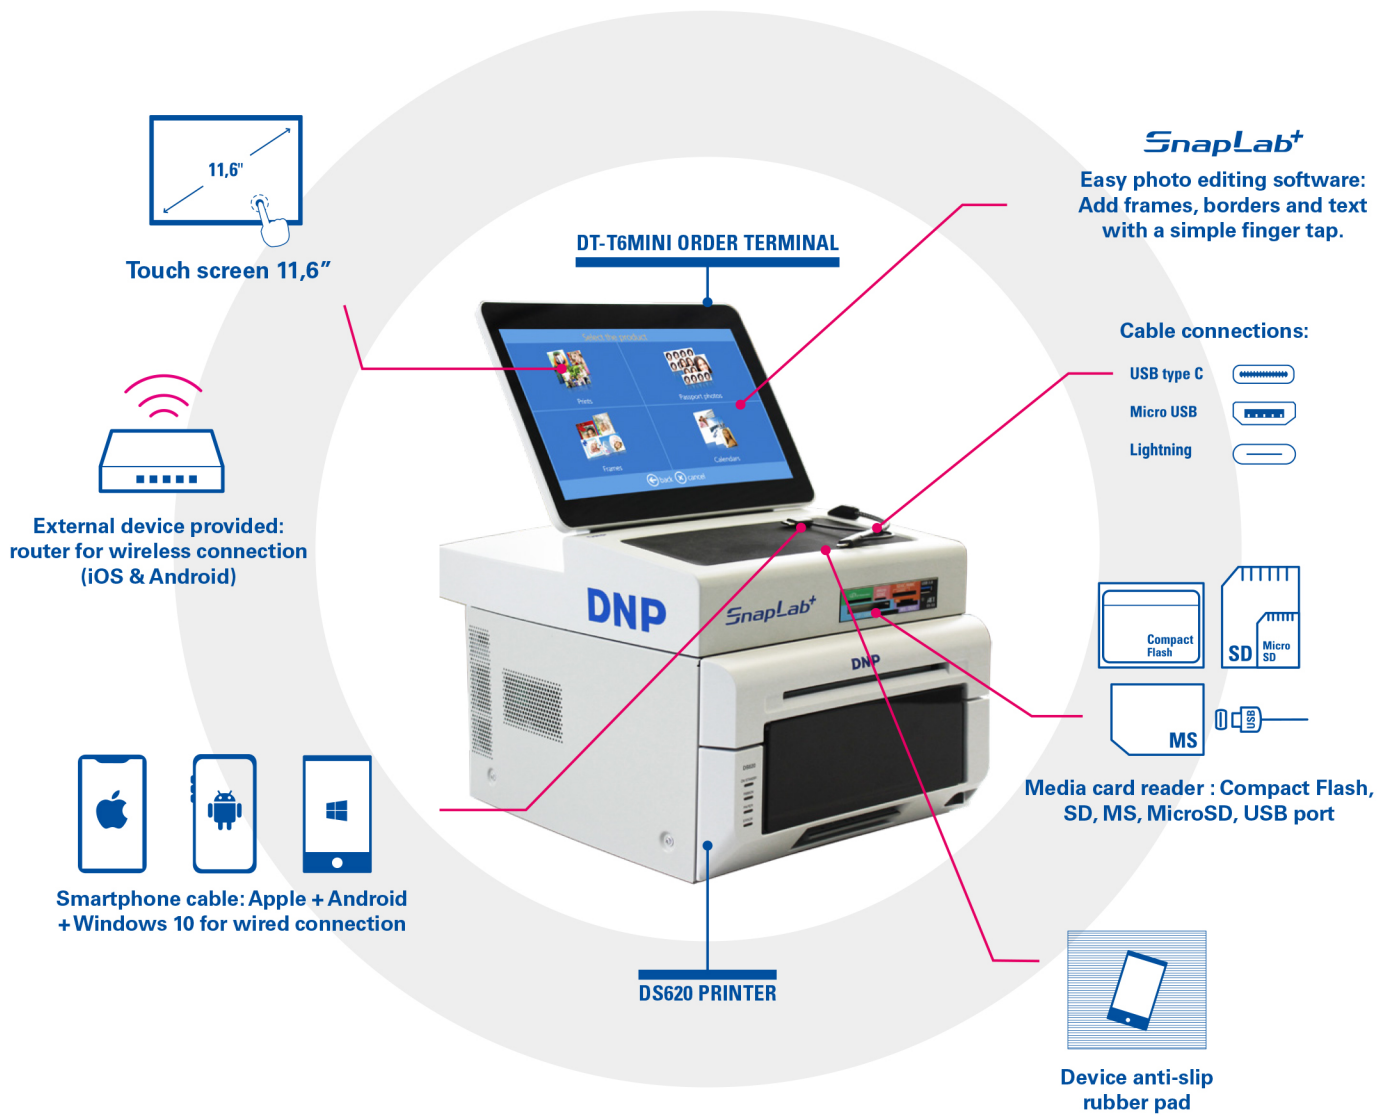

DP-SL620 II

DS620 printer + DTT6mini order terminal

DNP
Photo Imaging

All-in-one photo kiosk for highly profitable retail photofinishing.

DP-SL620 II combines a dye-sublimation printer, an order terminal and a software within a standalone stylish photo kiosk.

Designed to attract customers and drive additional incomes for retailers, DP-SL620 II with Snaplab+ software is also the best partner for professional photographers seeking revenue-generating features.

Start your photo business now!

11,6"
TACTILE
SCREEN

ALL-IN-ONE PHOTO KIOSK

COMPACT SMART DESIGN

INTUITIVE SOFTWARE

MULTIPLE PHOTO FORMATS

VALUE ADDED PRODUCTS

BIOMETRIC PASSPORT⁽¹⁾

PANORAMIC PRINTS⁽²⁾

SnapLab+

Generate business and traffic in any retail environment

Minimum space, maximum income.

The combination of 11,6" order terminal with performing 6" printer.

Guaranteed return on investment