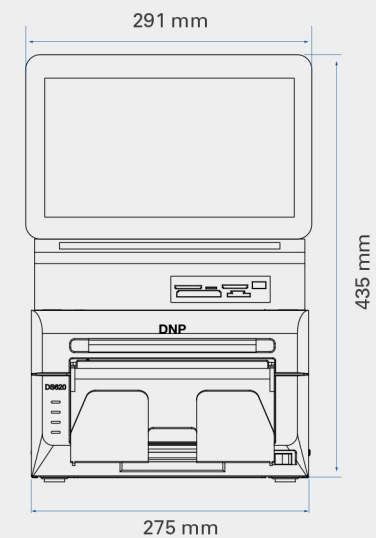

DP-SL620 II

DNP's dye-sublimation printing technology ensures steady quality prints for retail.

RETAILERS

From smaller outlets to mass retails

- Quick-start of photo business
- Revenue-generating features
- Generate traffic in-store
- Value added products

PHOTOGRAPHERS

Compact enough to fit anywhere

- High printing capacity
- Reduced equipment size for superior print quality
- Wide range of print formats
- PartyPrint app for event mode (option)

SPECIFICATIONS

DP-SL620 II (ORDER TERMINAL + PRINTER)¹

Dimensions	275(W) x 368,5(D) x 435(H) mm	
Weight (approx.)	16.7 kg	
Product code	21263000	
	DT-T6mini	DS620
Dimensions	275(W) x 364(D) x 265(H) mm	275(W) x 366(D) x 170(H) mm
Weight (approx.)	4.7 kg	12 kg
Rear interface	USB 2.0 x 4 ports, LAN x 1 port	USB 2.0
Power supply	110-240V AC 50/60 Hz	110-240V AC 50/60 Hz
Print speed (approx.)	-	8.4 sec: 4 x 6" (10x15 cm)
Print finishes	-	Glossy, Matte, Fine Matte, Partial Matte and Luster
Display	11.6" multitouch screen LCD, (1366 x 768 pixels)	-
PC unit	OS : Window 10 embedded (64 bit) CPI : Intel Celeron N3010 Memory : 4GB DDR3 HDD : SSD 128GB	-
Mobile connectivity	Wired for Apple, Android & Windows Phone. Wireless through DNP App (iOS & Android) Micro USB, USB type C, Lightning	-
Media reader	SD, Micro SD, MS, MS micro, xD, CF, USB memory	-
Supported DNP printers	RX1HS, DS40, DS620, DS80, DS820, DS80DX, Fargo® DTC1250e	-

⁽¹⁾incl router covers. ⁽²⁾Remote numeric pad is the customer's responsibility. Specifications are subject to change without prior notice.

CONSUMABLES